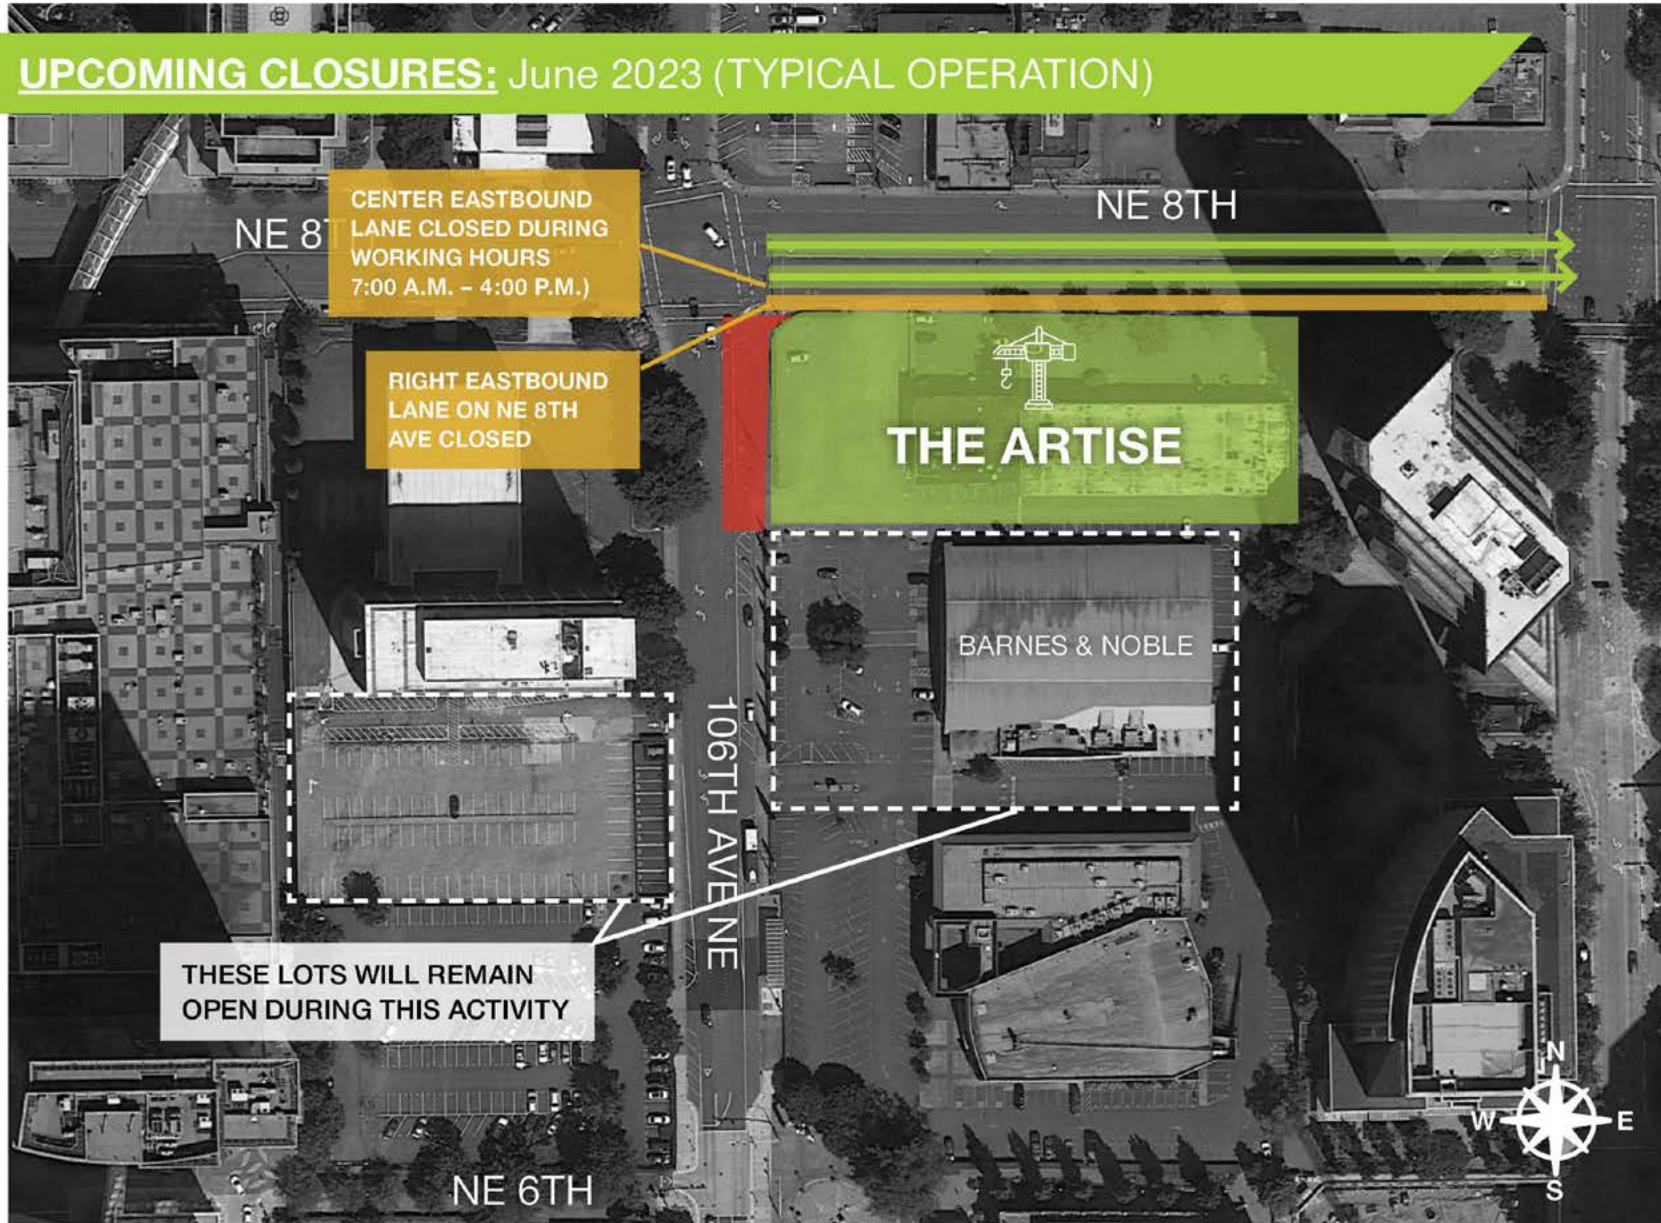

Project Update

THE ARTISE | JUNE 2023

ACTIVITY

This month, the eastbound lane on NE 8th Street will remain closed daily during working hours and on Saturdays, as crews work to upgrade underground utilities. Pedestrian access will be maintained on the south side of NE 8th Street, and a protected walkway will be shifted into the closed lane during working hours to provide access around the utility installations. **Beginning in July, there will be extended road closures in effect until August as the tower crane is deconstructed and removed from the site. More communications will be sent out in preparation of this closure.**

Upcoming Lane Shifts and Road Closures:

- The center and right eastbound lanes of NE 8th Ave will remain closed during working hours throughout the month.
- The right turn lane, northbound on 106th Ave NE at NE 8th Ave will remain closed.
- **Beginning July 31 until August 6:** 106th Ave NE will be closed from NE 6th St. to NE 8th St. with access maintained to the Paccar building. Flaggers and additional signage will be in place for the duration of this closure as it will remain in place starting at 7:00 am on Monday, July 31 until 6:00 pm Sunday, August 6, including overnight.

The following sidewalk changes will remain in place in June:

- The sidewalk on the east side of 106th Avenue NE will be closed between the south side of the building and NE 8th Street.
- The sidewalk on the south side of NE 8th Street adjacent to the job site will remain open with pedestrian protection in place.

UPCOMING CLOSURES: June 2023 (TYPICAL OPERATION)

CENTER EASTBOUND
LANE CLOSED DURING
WORKING HOURS
7:00 A.M. - 4:00 P.M.)

RIGHT EASTBOUND
LANE ON NE 8TH
AVE CLOSED

THESE LOTS WILL REMAIN
OPEN DURING THIS ACTIVITY