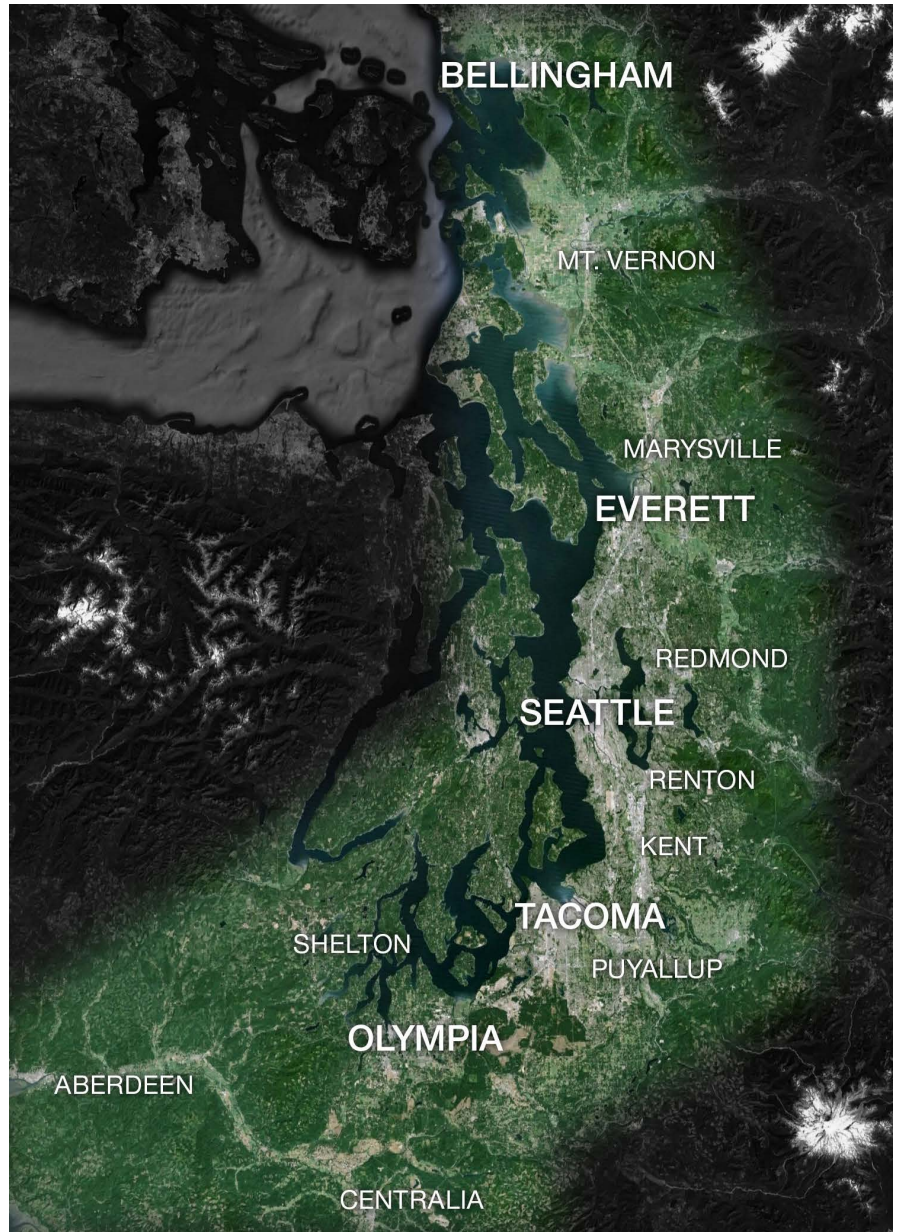

REPAIRS

MAINTENANCE

WHERE WE WORK

Sellen's team completes projects throughout the Greater Puget Sound region, from Olympia to Everett and beyond. We are committed to the success of our partners and have crews available throughout the region.