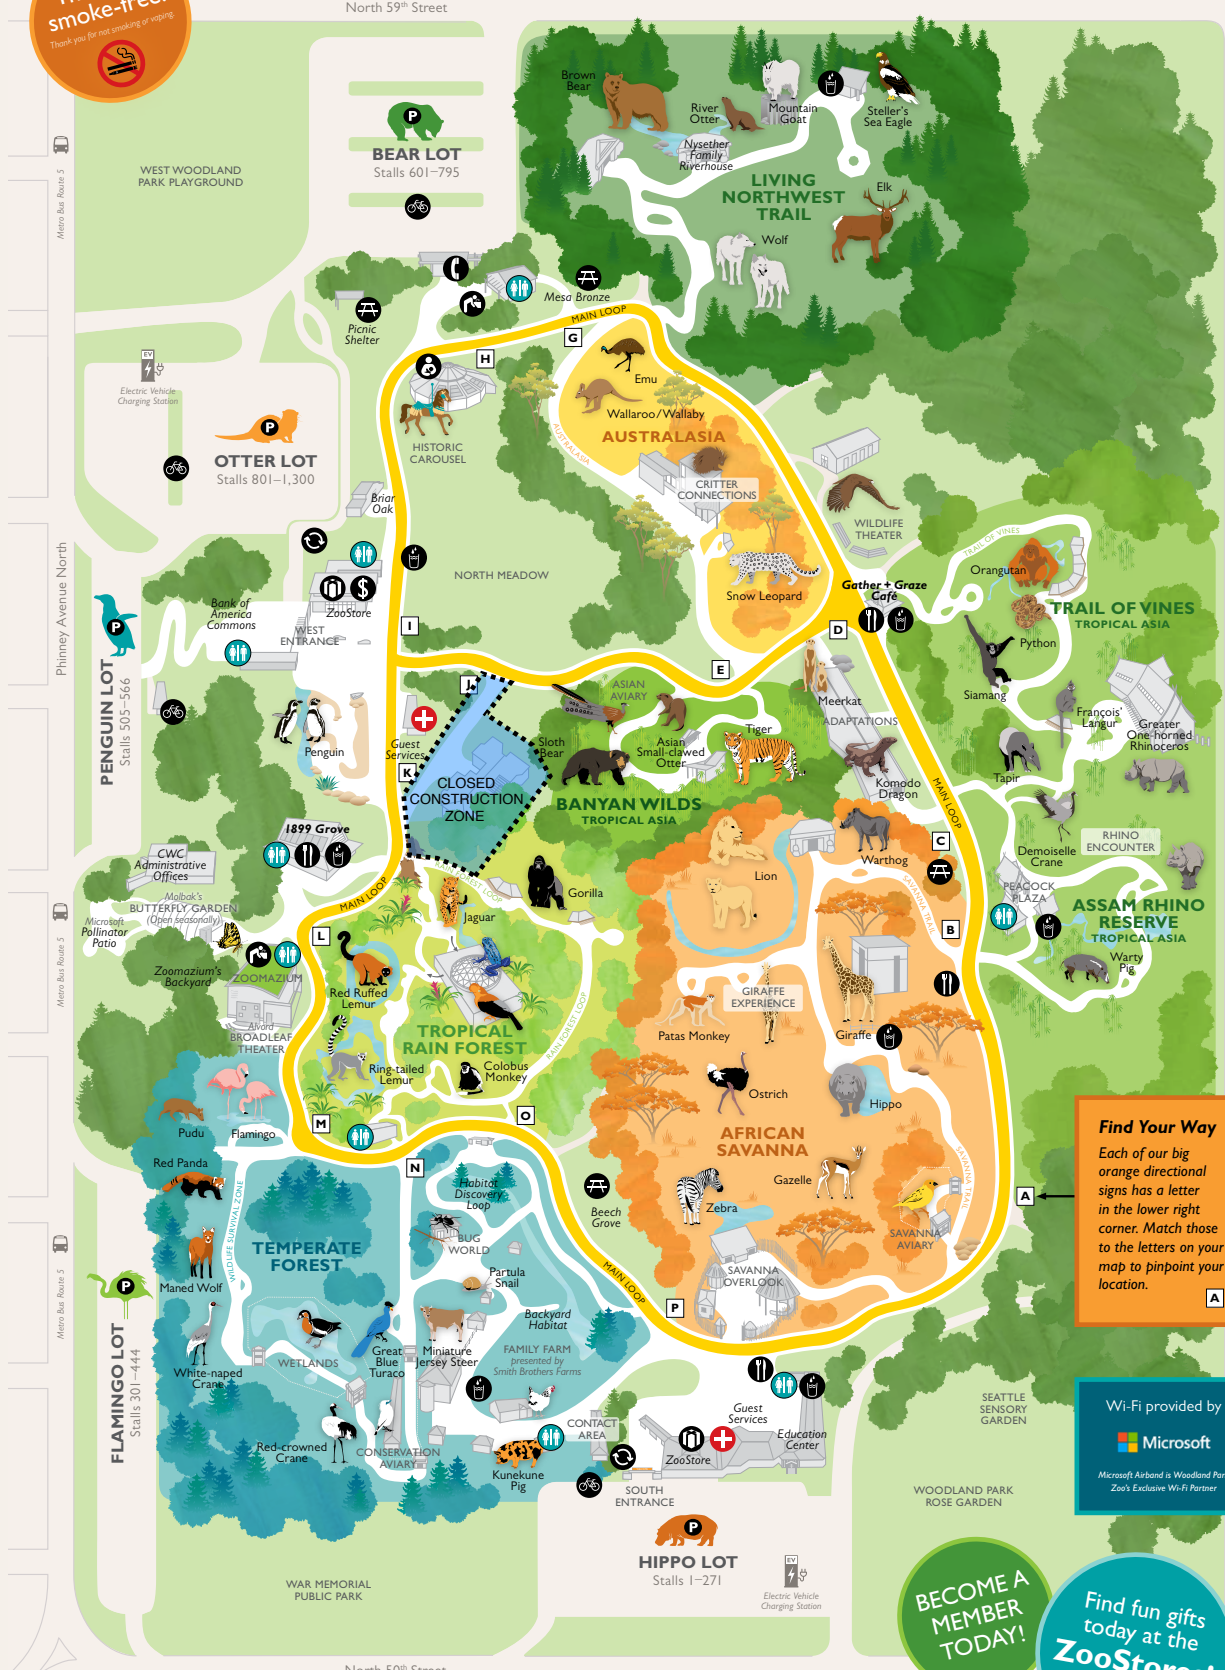

CONSTRUCTION SITE MAP | APRIL 2024

The zoo is smoke-free!
Thank you for not smoking or vaping.

WOODLAND PARK ZOO

Find Your Way
Each of our big orange directional signs has a letter in the lower right corner. Match those to the letters on your map to pinpoint your location.

Wi-Fi provided by
Microsoft
Microsoft, Azure and Woodland Park Zoo's Exclusive Wi-Fi Partner

BECOME A MEMBER TODAY!
Find fun gifts today at the **ZooStores!**

- Guest Services First Aid
- Food
- Gifts
- Picnic Area
- Water Station
powered by Carter Subaru
- ECO-CELL
Recycling Station
- Restroom
- Cash Machine
- Parking Lot
- Bike Rack
- Drinking Fountain
- Mother's Room

The main loop is approximately 0.80 miles around.
Guest Services/Emergency:
206.548.5408